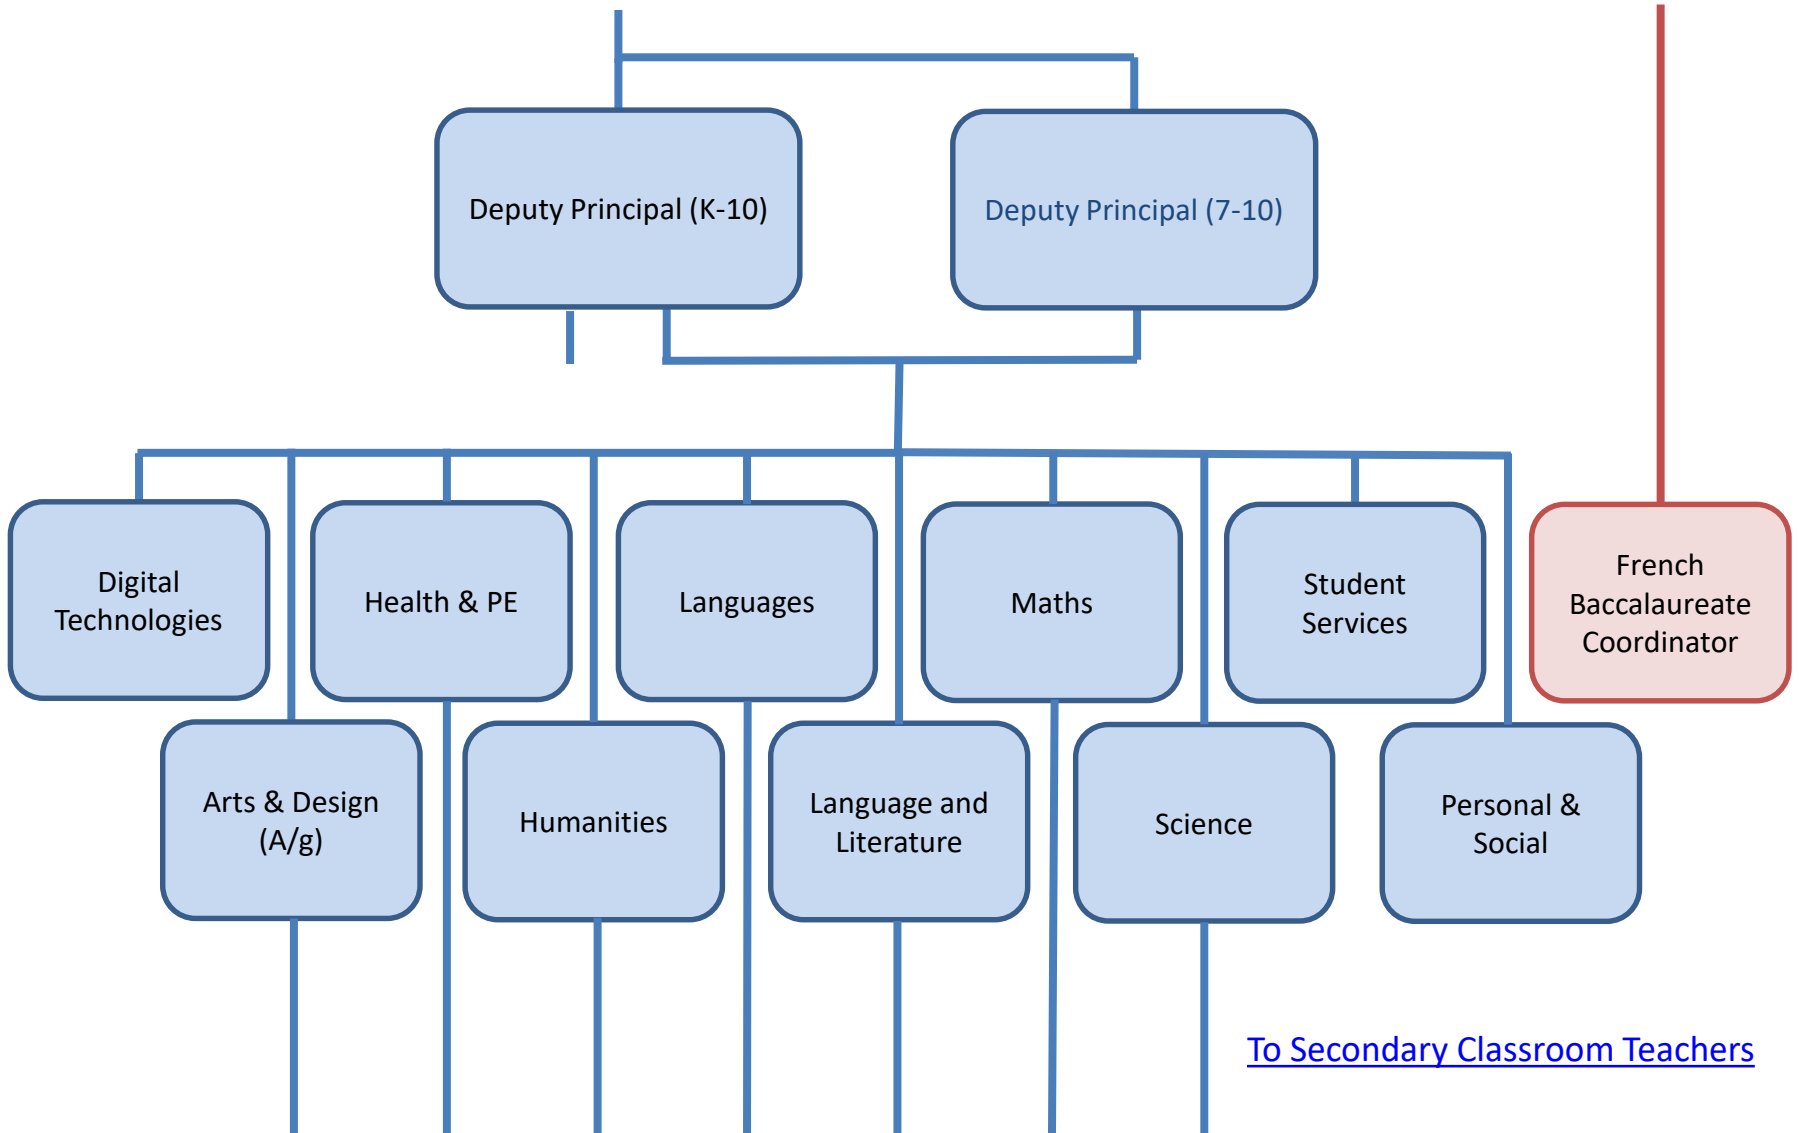

Telopea Park School

Lycée Franco-Australien de Canberra

Organisational Chart / Organigramme

ACT
Government
Education

aefe
Agence pour
l'enseignement français
à l'étranger

Senior Executive

Primary Executive

[Return to Senior Executive](#)

[To Primary Classroom Teachers](#)

Secondary Executive

Return to Senior Executive

To Secondary Classroom Teachers

Primary Teachers

Secondary Teachers

Arts & Design

1 Executive
teacher
(A/g SLC)