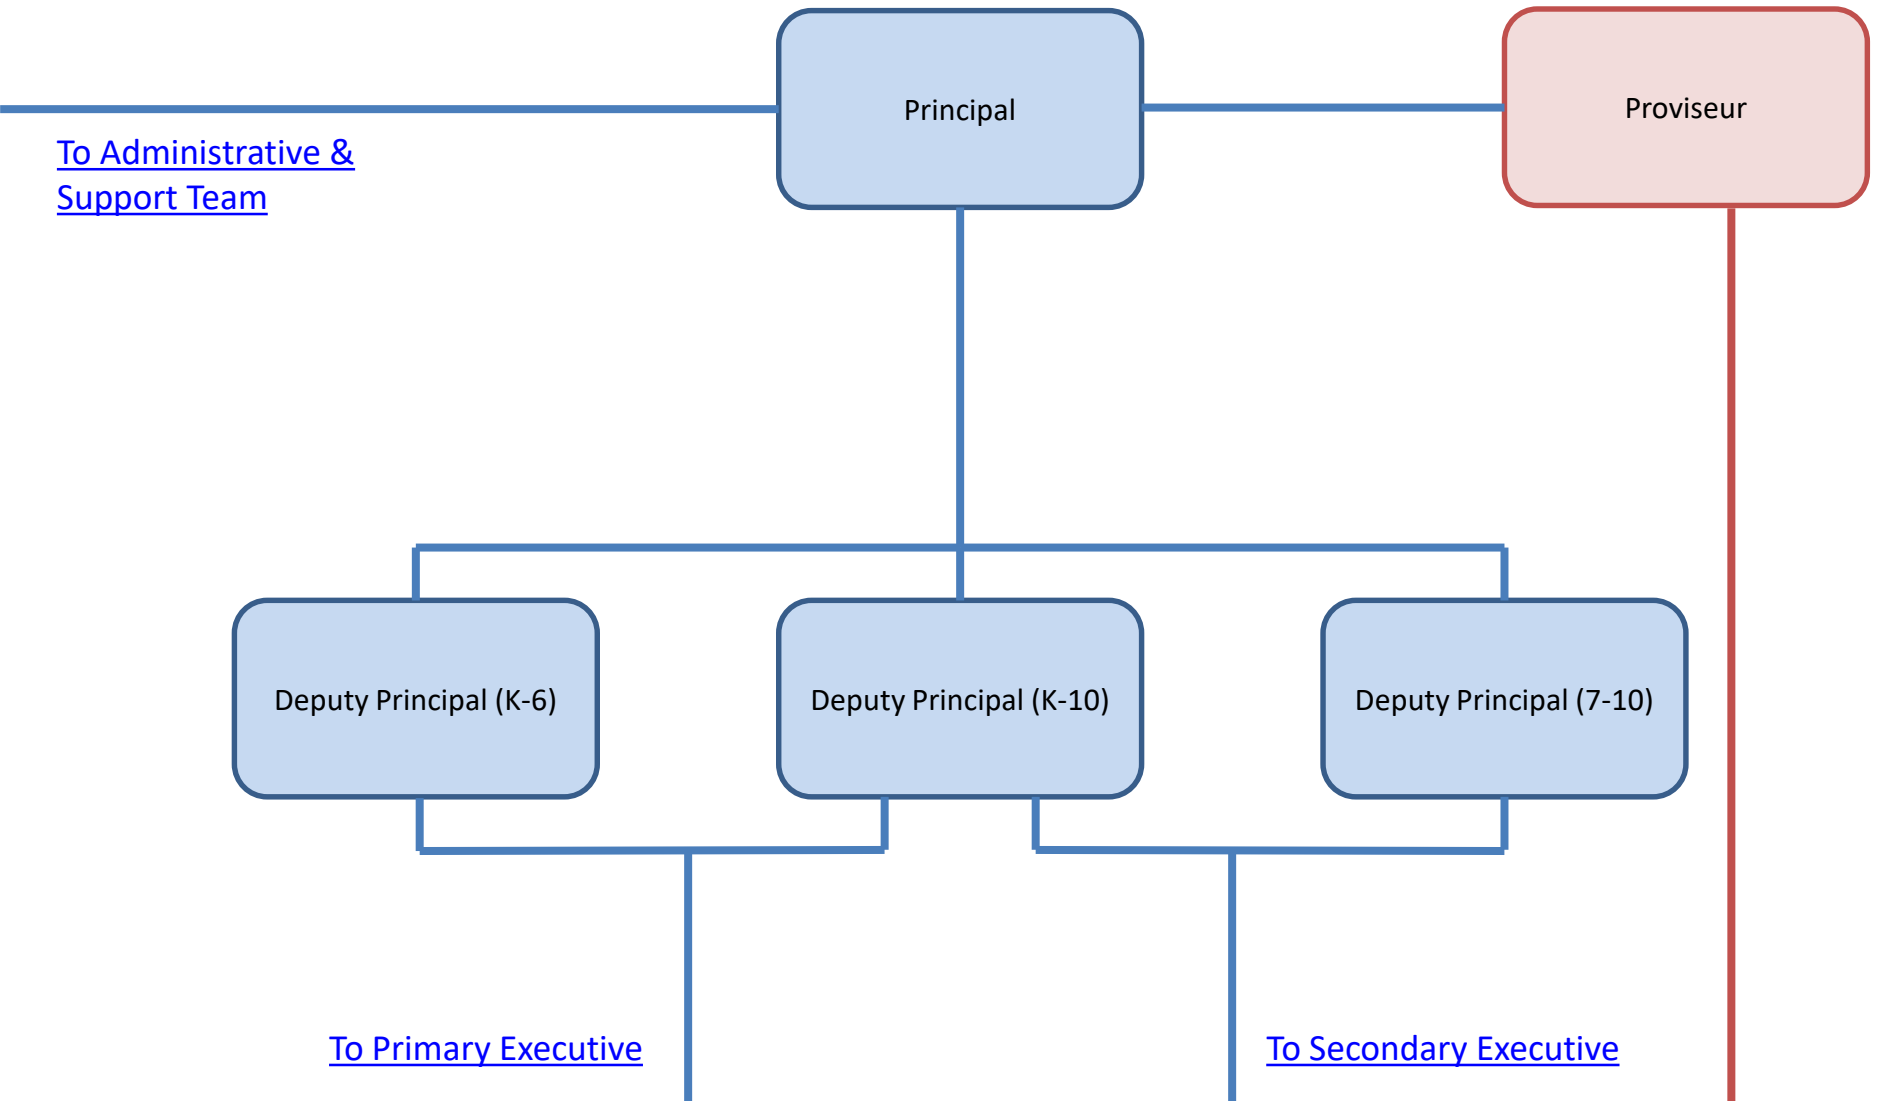

Telopea Park School

Lycée Franco-Australien de Canberra

Organisational Chart / Organigramme

ACT
Government
Education

aefe
Agence pour
l'enseignement français
à l'étranger

Senior Executive

Primary Executive

[Return to Senior Executive](#)

[To Primary Classroom Teachers](#)

Secondary Executive

Return to Senior Executive

To Secondary Classroom Teachers

Primary Teachers

Secondary Teachers

Arts & Design

1 Executive
teacher
(A/g SLC)